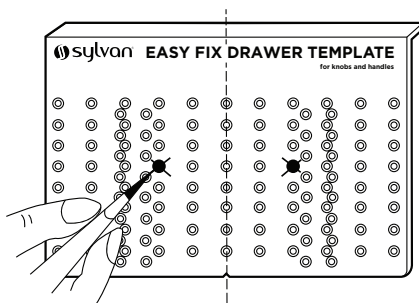

Salto
SC20

Length (mm)	Width (mm)	High (mm)	Finish	Material
			CM	Z
12	24	8		

Drilling Template
DT1

The Sylvan drilling template makes installing cabinet handles and knobs very easy.